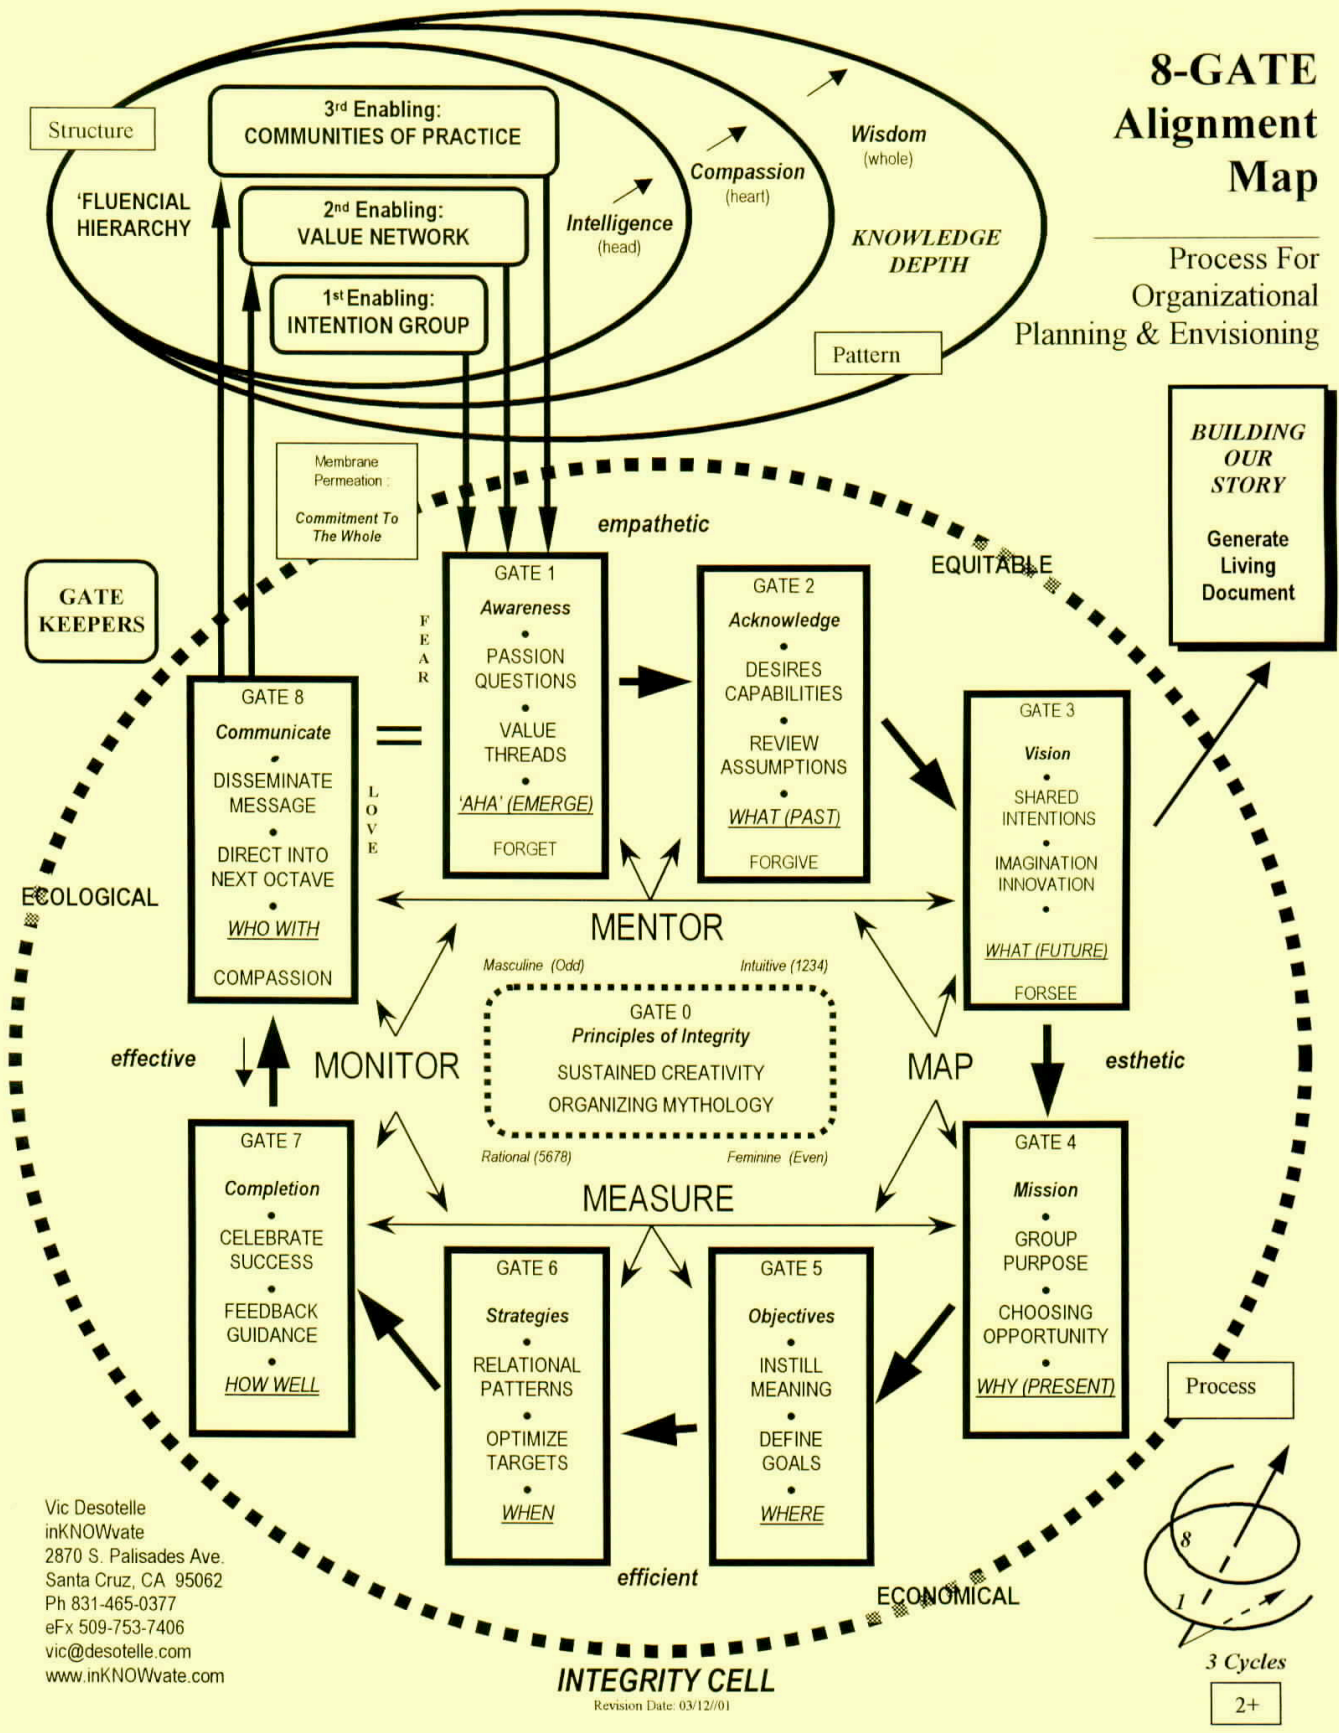

# 8-GATE Alignment Map

Process For Organizational Planning & Envisioning

Vic Desotelle  
 inKNOWvate  
 2870 S. Palisades Ave.  
 Santa Cruz, CA 95062  
 Ph 831-465-0377  
 eFx 509-753-7406  
 vic@desotelle.com  
 www.inKNOWvate.com

**INTEGRITY CELL**

Revision Date: 03/12/01

2+